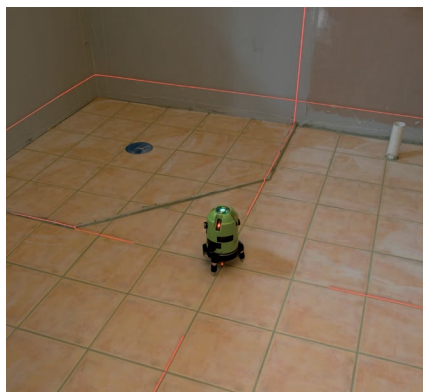

5 Line Laser

The Ultimate Multi-Liner

For the ultimate levelling, the IMEX LX55, five line laser with four vertical lines and one 360° horizontal line offers the best in sharp, accurate interior line set-out. The unique full 360° horizontal line allows for the instrument to be set up in any part of a room.

Combined with this is the option of a detector for outdoor mode up to 50m, making this the most versatile all round laser available. With its rugged build and high accuracy this instrument is specially suited to commercial building projects.

Used for

- All standard line laser tasks of smaller models
- Commercial fit-outs
- Outdoor tasks (with optional detector) including decks, concreting, layout, trenching, fencing, pool set-up.

LX55D Accessories

- Optional detector for 50m outdoor use
- Tripod
- Laserpole

Inclusions

- Laser glasses
- Target plate
- Hard carry case

Specifications IMEX LX55	012-LX55	012-LX55D
Light Source	635nm Red diodes	
Output	Laser Class II	
Accuracy	+/- 2mm @ 10m	
Beams	360° Horizontal 4 Vertical @ 90° 1 Plumb down point	
Damping Type	Self Levelling - Magnetic	
Hours of Continuous use	Approximately 8hrs all beams	
Working Distance	10m radius (50m outdoor optional)	
Dimension	200mm x 120Dia	
Batteries	3 x AA	