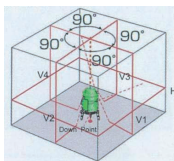

Used for

- All standard line laser tasks of smaller models
- Commercial fit-outs
- Outdoor tasks (with optional detector) including decks, concreting, layout, trenching, fencing, pool set-up.

LX55D Accessories

- Optional detector for 50m outdoor use
- Tripod
- Laserpole

Inclusions

- Laser glasses
- Target plate
- Hard carry case

Specifications IMEX LX55	012-LX55	012-LX55D
Light Source	635nm Red diodes	
Output	Laser Class II	
Accuracy	+/- 2mm @ 10m	
Beams	360° Horizontal 4 Vertical @ 90° 1 Plumb down point	
Damping Type	Self Levelling - Magnetic	
Hours of Continuous use	Approximately 8hrs all beams	
Working Distance	10m radius (50m outdoor optional)	
Dimension	200mm x 120Dia	
Batteries	3 x AA	