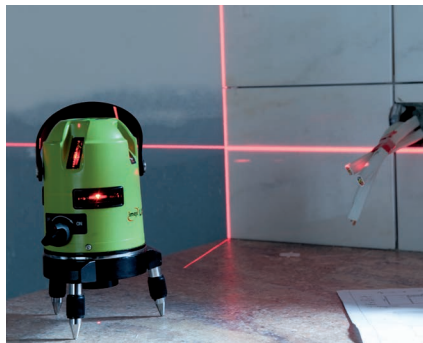

5 Line Laser

The Ultimate Multi-Liner

For the ultimate levelling, the IMEX LX55, five line laser with four vertical lines and one 360° horizontal line offers the best in sharp, accurate interior line set-out. The unique full 360° horizontal line allows for the instrument to be set up in any part of a room.

Combined with this is the option of a detector for outdoor mode up to 50m, making this the most versatile all round laser available. With its rugged build and high accuracy this instrument is specially suited to commercial building projects.

Used for

- All standard line laser tasks of smaller models
- Commercial fit-outs
- Outdoor tasks (with optional detector) including decks, concreting, layout, trenching, fencing, pool set-up.

LX55D Accessories

- Optional detector for 50m outdoor use
- Tripod
- Laserpole

Inclusions

- Laser glasses
- Target plate
- Hard carry case

Specifications IMEX LX55	012-LX55	012-LX55D
Light Source	635nm Red diodes	
Output	Laser Class II	
Accuracy	+/- 2mm @ 10m	
Beams	360° Horizontal 4 Vertical @ 90° 1 Plumb down point	
Damping Type	Self Levelling - Magnetic	
Hours of Continuous use	Approximately 8hrs all beams	
Working Distance	10m radius (50m outdoor optional)	
Dimension	200mm x 120Dia	
Batteries	3 x AA	