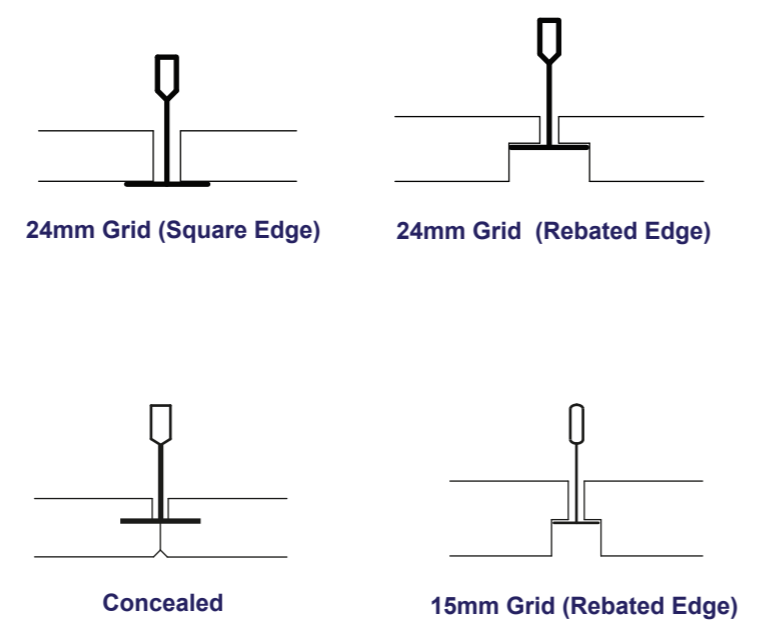

Wall and Column Trims

Support Members + Main Tees + Cross Tees

Ceiling Tile Edge Details

Eye Screws

Suspension Components

Accessories: Hold Down Clips