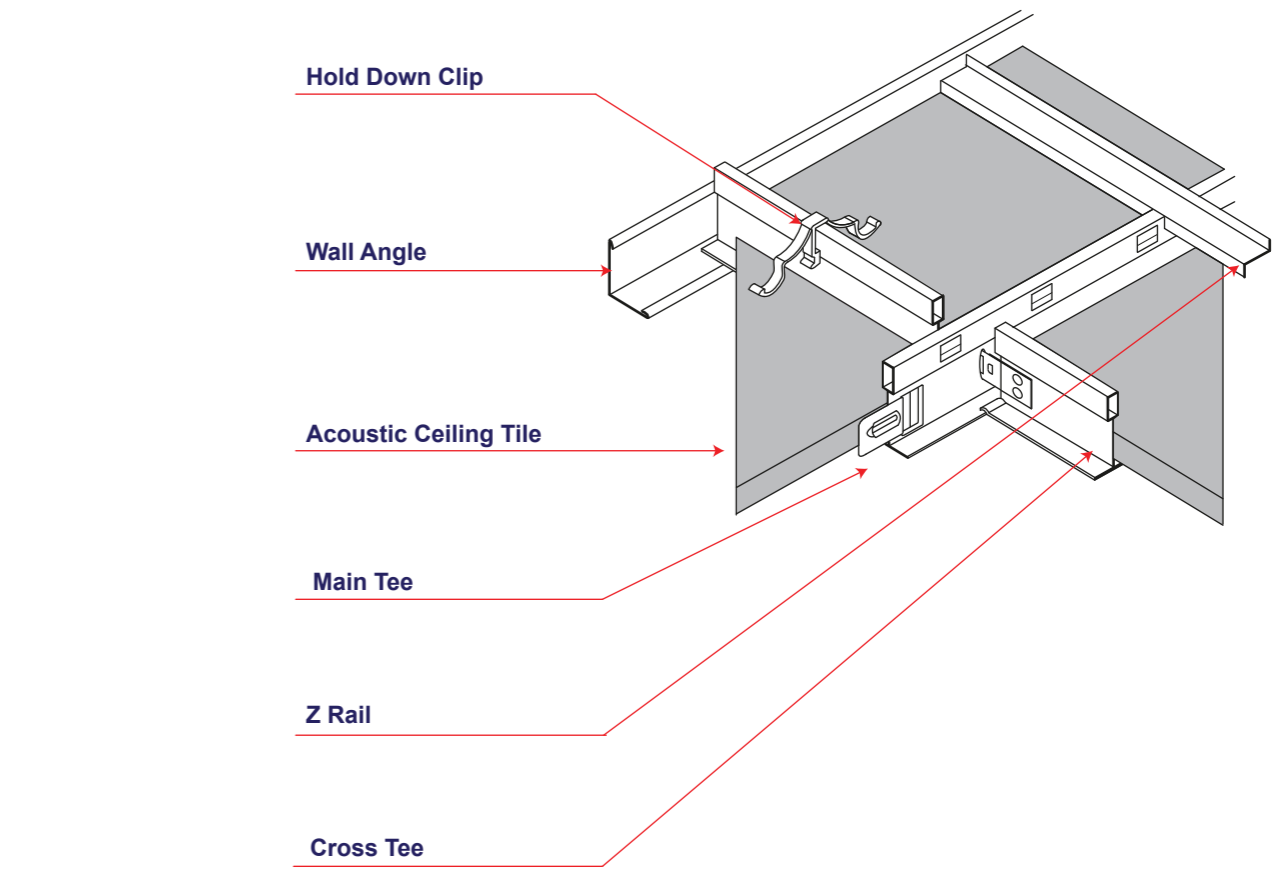

Wall and Column Trims

Support Members + Main Tees + Cross Tees

Ceiling Tile Edge Details

Eye Screws

Suspension Components

Accessories: Hold Down Clips