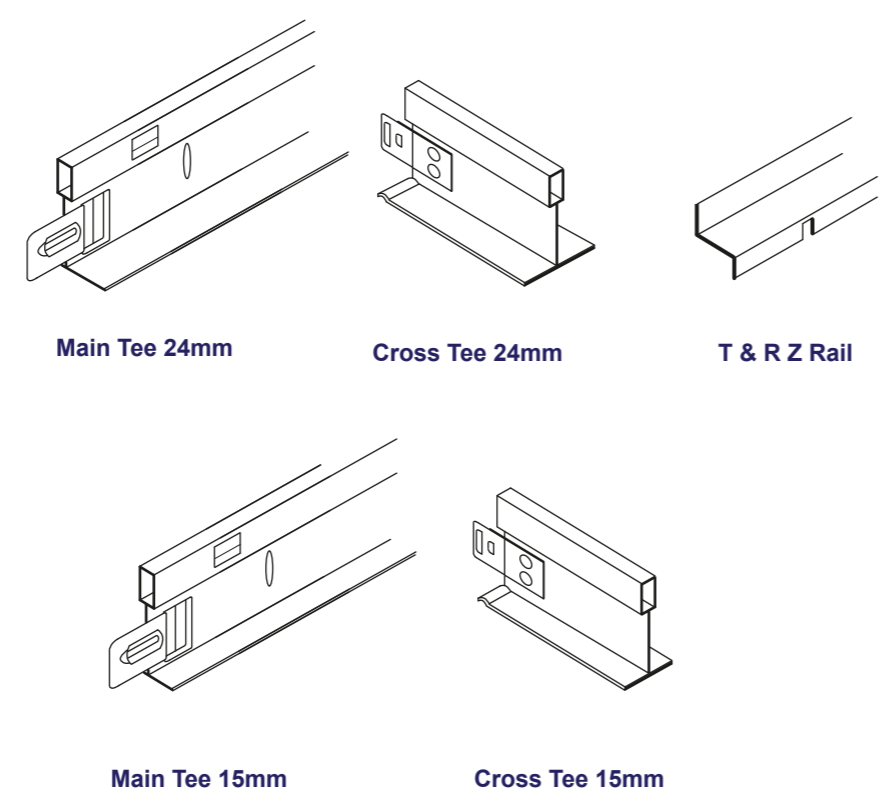

Wall and Column Trims

Support Members + Main Tees + Cross Tees

Ceiling Tile Edge Details

Eye Screws

Suspension Components

Accessories: Hold Down Clips