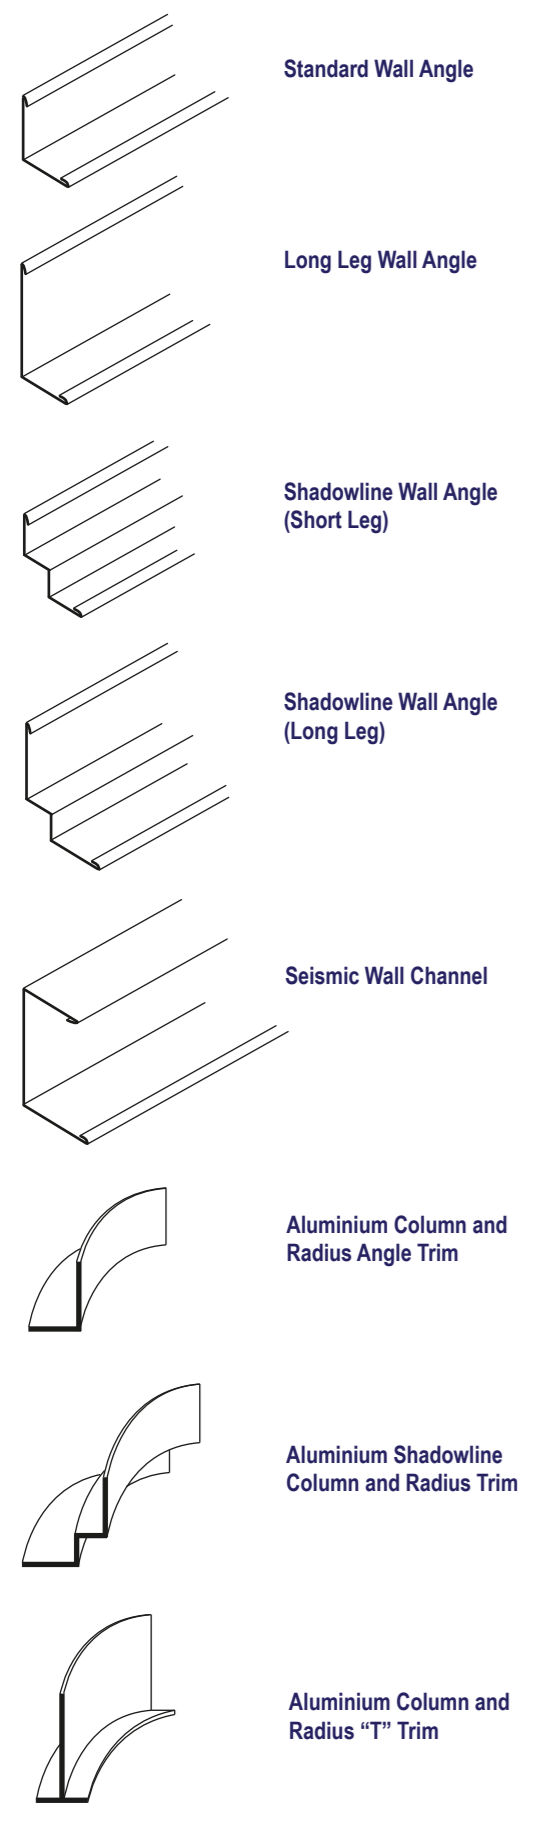

Wall and Column Trims

Support Members + Main Tees + Cross Tees

Ceiling Tile Edge Details

Eye Screws

Suspension Components

Accessories: Hold Down Clips