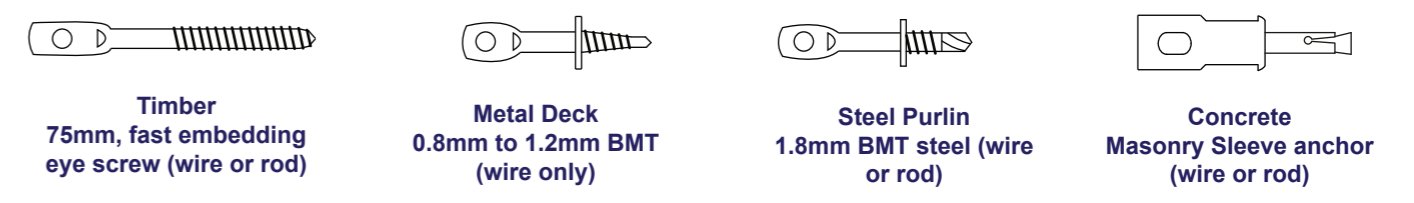

Wall and Column Trims

Support Members + Main Tees + Cross Tees

Ceiling Tile Edge Details

Eye Screws

Suspension Components

Accessories: Hold Down Clips