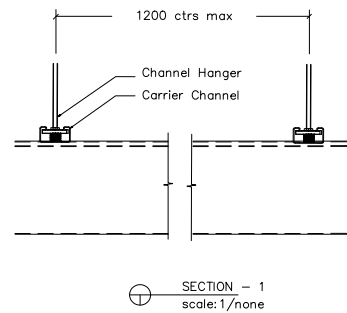

AXONOMETRIC  
Scale: 1/none

 <p>CARRIER CHANNEL 41mmx21mm</p>	 <p>30 x 150 BAFFLE WITH GRIDLUX LED 2.3 kg/m</p>
	 <p>30 x 150 BAFFLE WITH GRIDLUX LED 2.3 kg/m</p>
	 <p>100 x 30 BAFFLE WITH GRIDLUX LED 1.7 kg/m</p>
	 <p>100 x 30 BAFFLE WITH GRIDLUX LED 1.7 kg/m</p>
	 <p>100 x 30 BAFFLE WITH GRIDLUX LED 1.7 kg/m</p>
	 <p>150 x 25 BAFFLE WITH GRIDLUX LED 1.7 kg/m</p>
	 <p>135 x 25 BAFFLE WITH GRIDLUX LED 1.7 kg/m</p>