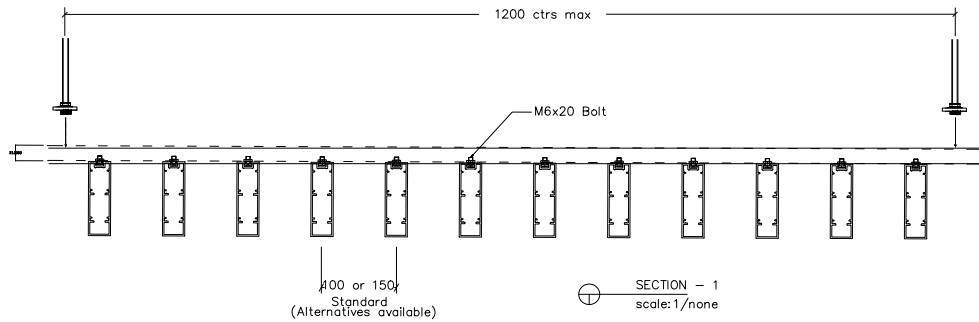

AXONOMETRIC  
Scale: 1/none

 <p>CARRIER CHANNEL 41mmx21mm</p>	 <p>30 x 150 BAFFLE WITH GRIDLUX LED 2.3 kg/m</p>
	 <p>30 x 150 BAFFLE WITH GRIDLUX LED 2.3 kg/m</p>
	 <p>100 x 30 BAFFLE WITH GRIDLUX LED 1.7 kg/m</p>
	 <p>100 x 30 BAFFLE WITH GRIDLUX LED 1.7 kg/m</p>
	 <p>100 x 30 BAFFLE WITH GRIDLUX LED 1.7 kg/m</p>
	 <p>150 x 25 BAFFLE WITH GRIDLUX LED 1.7 kg/m</p>
	 <p>135 x 25 BAFFLE WITH GRIDLUX LED 1.7 kg/m</p>